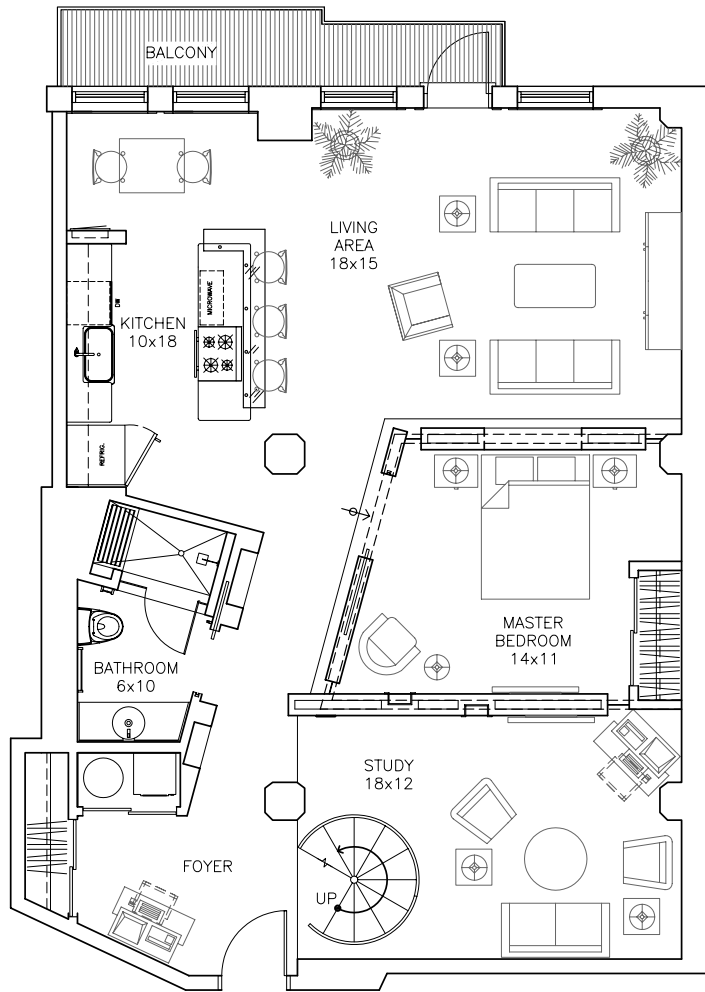

the crowley

1,514 SF (bi-level)
3 Bedrooms

twelve-25
WOODWARD
life without limits

313-331-1225
twelve-25.com