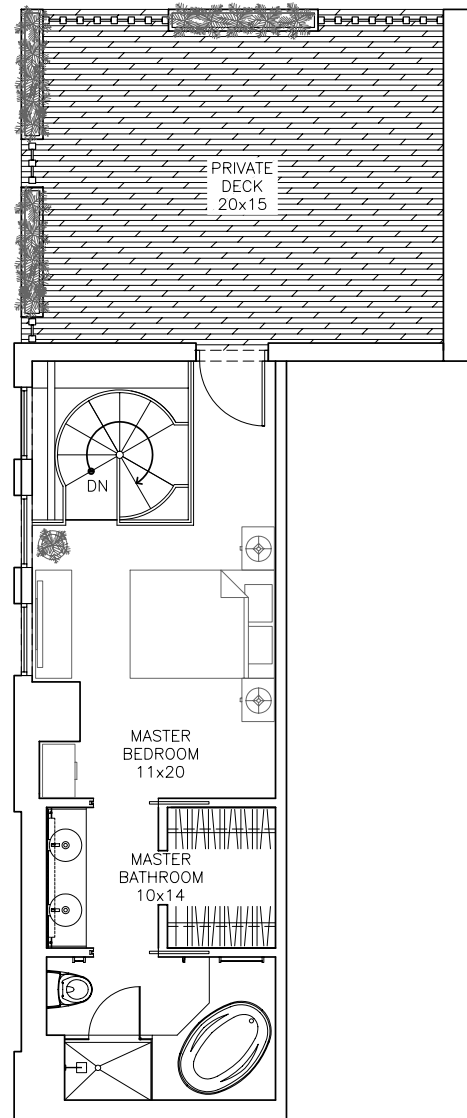

the crowley

1,514 SF (bi-level)
3 Bedrooms

twelve-25
WOODWARD
life without limits

313-331-1225
twelve-25.com