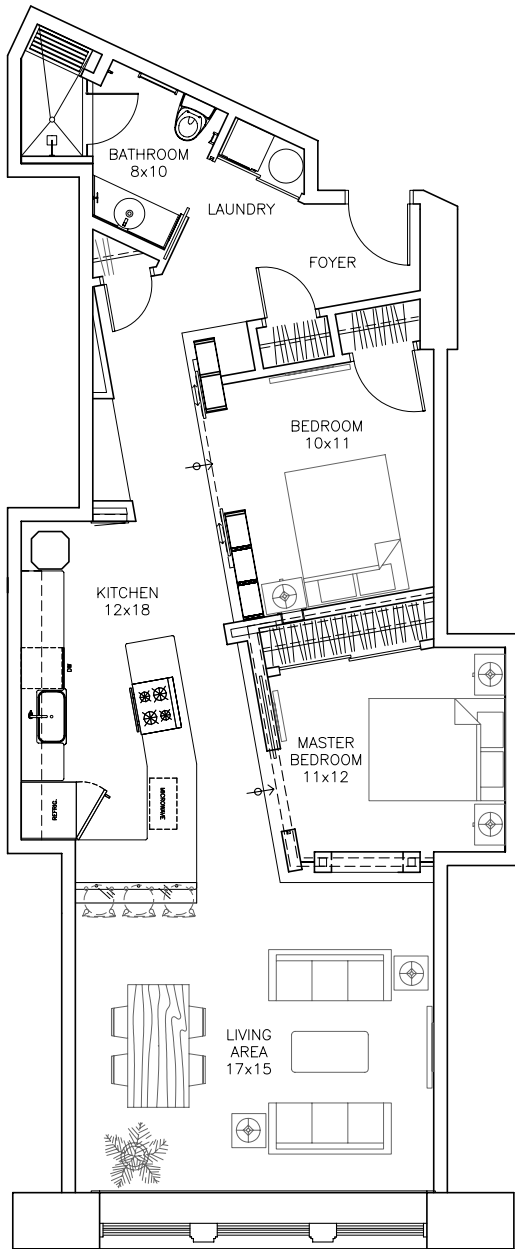

# the sanders

1,028 SF  
2 Bedrooms  
ALT PLAN 1 Bedroom/1 Dressing Room

twelve-25  
WOODWARD  
life without limits

ALT PLAN

313-331-1225  
twelve-25.com