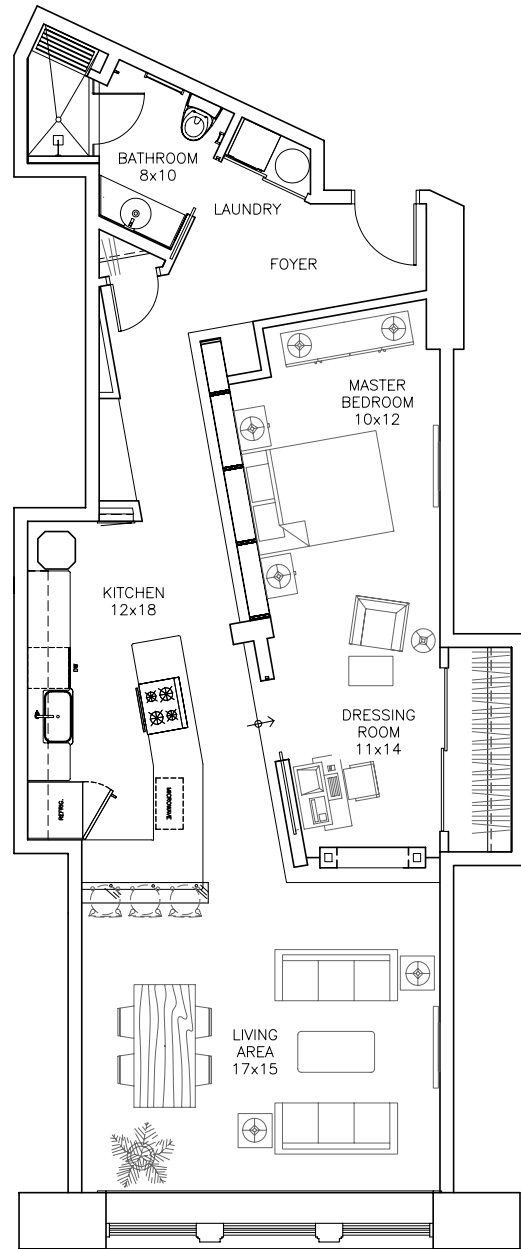

# the sanders

1,028 SF  
2 Bedrooms  
ALT PLAN 1 Bedroom/1 Dressing Room

twelve-25  
WOODWARD  
life without limits

ALT PLAN

313-331-1225  
twelve-25.com