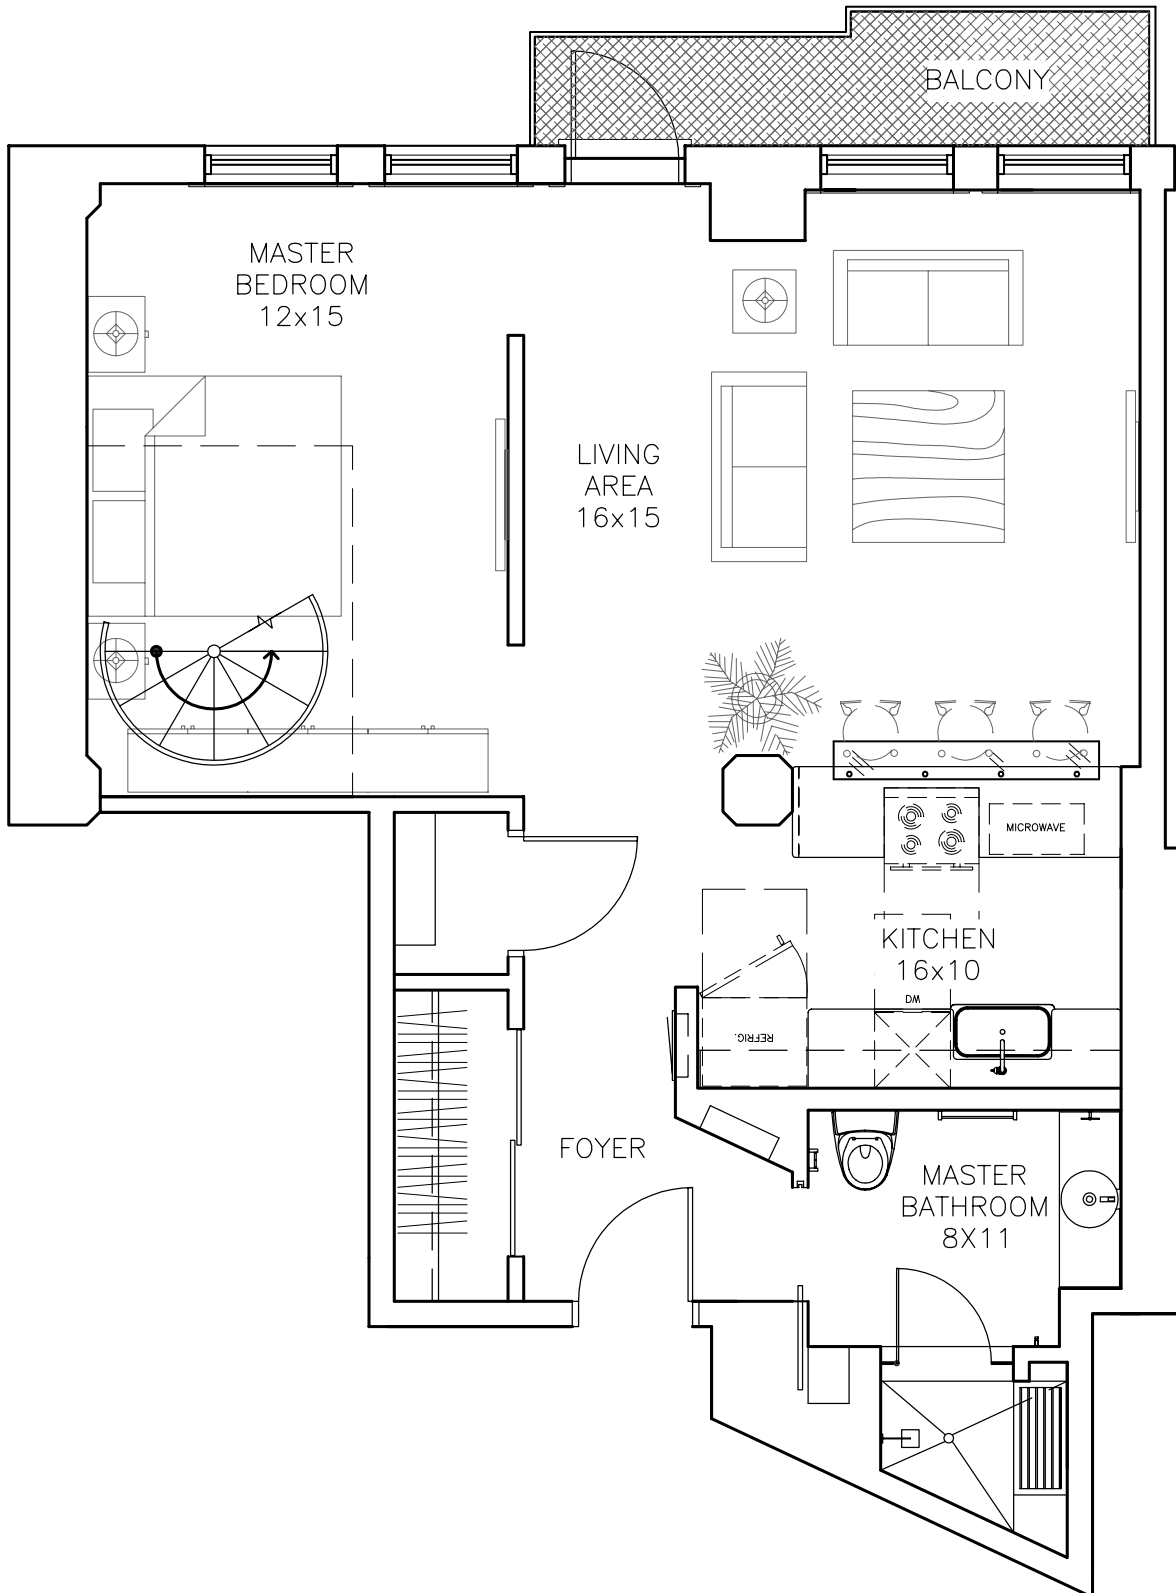

the kern

1,259 SF (bi-level)
2 Bedrooms

twelve-25
WOODWARD
life without limits

313-331-1225
twelve-25.com